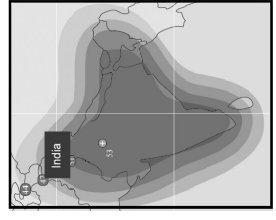

FREQ/POL	CHANNEL	SR	FEC	FREE / SCRAM	NOTES
4054 V	Tamil, CNBC Bajar, News 18 Assam & North-East, News 18 India, MTV HD+	4400	3/4	Irdeto 2 HD	C Beam
4059 V	Airang World	3529	3/4	FTA	C Beam
4064 H	CTS (South, Korea)	19850	7/8	FTA	C Beam
4064 V	Aljazeera English, CNBC Asia-Pacific, CGTN, EWTN Africa - Asia, ABC Australia Asia, BBC World News South Asia, Radio Australia English for the Pacific, Radio Australia English for Asia, EWTN Radio	4400	3/4	Irdeto 2 / PowerVu/FTA	C Beam
4069 V	Sanskrit TV, Saisang TV	2500	2/3	FTA	C Beam
4076 V	Hope Channel International	3906	5/6	FTA HD	C Beam
4083 V	TRT World HD	3428	3/4	FTA	C Beam
4090 H	China Radio International	14368	3/4	MPEG4/FTA, Irdeto 2	C Beam
4092 V	Travel XP HD(scr), Kashish News, Taaza TV, STV Haryana News, Travel XP Tamil (scr), Sangeet Marathi, VTV News, Travel XP HD (scr), Hi Dosti, Bangla Talkies, Foodxp, Bhojpuri Cinema	2963	3/4	FTA	C Beam
4103 H	YTN World	5720	3/4	FTA	C Beam
4116 V	CNN News 18, News 18 UK	8800	5/6	Conax, Irdeto 2	C Beam
4124 H	IndiaSign, PTC News, PTC Punjabi, PTC Chakde, PTC Punjabi Gold, Oscar Movies Bhojpuri, PTC Simran, PTC Music	22193	3/5	DVB S2 Mpeg 4	C Beam
4130 V	NHK World Network, NHK World Japan, NHK World Premium, NHK World Japan Radio	12800	3/4	MPEG-4/HD	C Beam
4150 H	Jaya TV HD, Jaya Plus, Jaya Max	14400	3/4	MPEG4/Irdeto2	C Beam
4155 V	Urdu 1 ME (scr), Peace TV Urdu, Peace TV English, Peace TV Bangla, Peace TV Chinese, Huda TV, I Plus TV	22500	5/6	FTA / Irdeto 2	C Beam
4163 H	Zee Cinema HD, Zee TV HD, Zee Anmol, & Pictures HD, Zee Marathi HD, Zee Telugu HD, Zee Kannada HD	7500	5/6	DVB S2 Conax	C Beam
4182 H	WION, EZ Mail, Zee Kalak, Zee Salaam, Zee UP / Uttarkhand	16296	3/4	Mpeg 4 Conax	C Beam
4184 V	Aaj Tak India Today, Good News Today, Aaj Tak International, Aaj Tak UK, Aaj Tak	21600	5/6	Irdeto-2	C Beam
4195 H	Planetcast: 4TV, Sahana News, News 1st (India) News India 24x7, Anjan TV, Food Food, India Ahead, Ahsas TV, Republic TV, Harvest TV, Keralam, Jai Maharashtra, Republic Bangla, 1st India	4000	1/2	FTA Mpeg4	C Beam
	Sky News International			PowerVu	C Beam
GSAT-18 at 74 Deg East Bom Az 173 El 73, Bir Az 191 El 74, Del Az 184 El 56, Chennai Az 202 El 73, Bhopal Az 186 El 62, Cal Az 212 El 59					
3777 H	DD News HD, DD Retro	4000	3/4	Mpeg 4 BISS	India Beam
3782 H	DD National, DD News, DD Sports	5000	3/4	Mpeg 4 BISS	India Beam
11578 H	Utkarsh Channel 4, Utkarsh Channel 1, Utkarsh Channel 2, Utkarsh Channel 3	2000	3/4	Mpeg 2 FTA	India Beam
11667 V	KITE VICTERS: KITE VICTERS Plus, KITE VICTERS	2000	3/4	Mpeg2 FTA	India Beam
11681 V	VTU	2966	3/4	Mpeg 2 FTA	India Beam
11686 V	Lokshiksha Sanchar	2900	3/4	Mpeg 2 FTA	India Beam
ABS 2 at 75 deg E: Bom Az 173 El 73, Bir Az 191 El 74, Del Az 184 El 56, Chennai Az 202 El 73, Bhopal Az 186 El 62, Cal Az 212 El 59					
3606 V	AP1 TV	2707	5/6	DVB-S2	Global Beam
12524 H	Supreme Master TV, TBN Inspire International, SBN International, TBN Asia, Daystar TV, Hwazan Satellite TV	30000	1/2	FTA	India Beam
APSTAR 7 at 76.5 deg E: Bom Az 168 El 67, Bir Az 184 El 74, Del 181 El 56, Chennai Az 196 El 73, Bhopal Az 183 El 63, Cal Az 209 El 60					
3634 H	Kantipur, Media Group: Kantipur TV, Kantipur Cineplex	6000	3/5	DVB-S28PSK	Asia Beam
3642 H	Image Channel	3200	3/5	MPEG-4/SD	Asia Beam
3705 H	NTV Itahari	4166	3/5	MPEG-4/HD	Asia Beam
3710 H	NTV Kohalpur	4166	3/5	MPEG-4/HD	Asia Beam
3720 H	Nepal TV: NTV Plus, NTV News, NTV National	12500	3/5	MPEG-4/HD	Asia Beam
3732 V	TeleNest: Star Asia News, VSH News, Capital TV (Pakistan), Kohenoor News, Metro 1 News	16000	3/4	MPEG-4/HD	Asia Beam
3749 H	Madani Channel Bangla	3070	3/4	Mpeg 4	Asia Beam
3780 V	APT-KidZone+ Pakistan, 1 Sports, Pop Pakistan, Zorins TV, Raajje TV, Macau Lotus TV, Eurosport Asia (SD), Eurosport Asia (HD), FashionTV Asia (SD), FashionTV India (HD)	30000	3/4	Mpeg4 DVB S2 Conax	Asia Beam
3788 H	Telefilm: CTN (USA), The Word Network, SBN International, The Overcomer	10700	1/2	MPEG-4/SD	Asia Beam
3844 V	Trinity Broadcasting, TBN Asia, TBN Inspire International, Telenovela Channel, 702 DZAS, The Edge Philippines	4000	3/4	DVB-S2QPSK	C Beam
3857 V	GMA Network: Pinoy TV Asia-Pacific, GMA Life TV, GMS Pinoy TV Middle East, GMA News TV, DZBB 594 Super Radyo, Barangay LS 97.1	5925	2/3	Mpeg4	Asia Beam
3873 V	Bol News HD, Bol Entertainment HD	8000	3/5	PowerVu	Asia Beam
3920 H	SPE Networks Asia: AXN Taiwan HD, Animax Asia HD, AXN East Asia HD, AXN Philippines, Gem TV, Animax Taiwan, Animax Philippines	28340	5/6	Mpeg 4 HDFTA	C Beam
3960 H	HBO: HBO Asia, Cinemax Asia, Cinemax Asia, HBO Taiwan	30000	3/4	PowerVu	Asia Beam
4000 H	A1 Telekom Austria: Babyfirst TV, MyZen TV, Trace Sport Stars, Mezzo Live HD, Trace Urban Southeast Asia, Star Sports China, Star Sports 2 China	30000	3/4	Mpeg 4 /HD	Asia Beam
4006 V	PSM: TV Maldives HD, PSM News, Munnaru, YES TV HD	8800	3/5	Vaccess	C Beam
4030 V	Capital TV HD (Pakistan)	2400	3/5	DVB-S2MPEG-4	C Beam
4080 H	STAR TV: Star Movies China, Star Chinese Movies Hong Kong, Star Chinese Channel International, Star Chinese Movies			FTA	Asia Beam