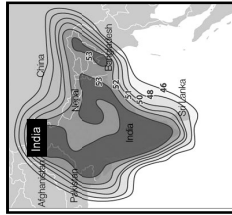

FREQ/POL	CHANNEL	SR	FEC	FREE / SCRAM	NOTES
4079 H	Surya Cinema, Surya Samachar, Surya Bhakti, Surya Bhojipuri	4800	3/4	Mpeg 4 FTA	ECC
4090 H	Zee Hindustan, Zee 24 Ghanita, Zee 24 Taas, Zee Delhi NCR Haryana, Zee Bihar Jharkhand	7500	7/8	FTA / Conax	India C Beam
4100 H	BBS TV, BBS Channel 2, BBS Radio 1, Kuzoo FM 105	4750	3/4	MPEG 4 / FTA	India C Beam
4114 H	Manorama News, Manorama News Central, Manorama News North, Mazhavil Manorama HD, Mazhavil Manorama	8000	3/4	MPEG 4 / FTA	India C Beam
4133 H	BAG Network 24: News 24, E24, Bflix Movies, Popcorn Movies, Darshan 24, News 24 MP & Chhattisgarh, Assam Talks, Aryan TV National	11888	3/4	FTA / Irdeto 2	India C Beam
4156 H	Zee Network, &Flix HD (scr), Zee Kannada (scr), Zee Telugu (scr), Zee Talks (scr)	15000	7/8	Mpeg4	India C Beam
4170 H	Lok Sabha TV	4650	3/4	FTA / Conax	India C Beam
4175 H	ETV Telugu	3250	5/6	FTA	India C Beam
4181 H	Kolkata TV	3232	3/4	FTA	India C Beam
10970 H	TataSky: Discovery HD World India, National Geographic India, Star Movies HD India, Star World HD India, Star Sports 2, & flix, Zee TV India, Zee Cinema Asia, Movies Now + Channel 100 Gold, Sony Max India, Tata Sky Karaoke	32720	2/3	Videoguard	India Ku Beam
10970 V	TataSky: DD News, NDTV India, News 18 India, Mirror Now, 9XM, Star Bharat India, Zee News, CNBC Awaaz, Movies Now, KTV, News 24 MP & Chhattisgarh, ABP News India, B4U Music India, UTV Action, Eurosport India, Power TV, 9X Jaiwa, Aaj Tak, Star Gold 2, Munsif TV, Pogo, India News, CNA, Star Movies India, DY 365 India TV, Zing Asia, Sony Yay!, JaiSha Movies, Zee Keralam, Zee Bollywood, & TV, UTV Movies, Public TV, @ Tata Sky Smart Games	32720	2/3	Mpeg 4 Videoguard	India Ku Beam
11010 H	TataSky: Sony Pix, &Flix, Comedy Central, Masli, Animal Planet, Sun TV, Zee Café, Sun Bangla, Channel 100, Pogo, Cartoon Network India, Colors Gujarati, Channel 100, Pogo, Cartoon Network, Colors Gujarati, Channel 100 Platinum, DD Kashir, DD Kisan, Surya Bhakti, DD Chandana	27500	3/4	Mpeg 4 Videoguard	India Ku Beam
11010 V	TataSky: Tata Sky Comedy, TV 9 Kannada, Sony Ten 4, History TV 18, Star Sports Select HD1, Star Sports Select HD1, Maha Movie, Sony BBC Earth, Star Gold Select, Sony Max 2, Music Zone, Enter 10, & pictures, & TV, Times Now World, Star Utsav Movies, Zee Anmol Cinema, B4U Movies India, Colors Cineplex, Sony Wah, Star Gold Select	32720	2/3	Mpeg 4 Videoguard	India Ku Beam
11050 H	TataSky: Star World Premiere HD, History TV 18, Colors, Star Plus HD India, Star Sports 1, Star Bharat India, SET India, Sony Six, Star Gold HD India, Tata Sky Classroom, @ Active Smart Manager	32720	2/3	Mpeg 4 Videoguard	India Ku Beam
11050 V	TataSky: Prag News, News X, Paras TV, Avush TV, Aaj Tak, Udaya Music, National Geographic India, Star Sports 2, Khushboo TV, DD Manipur, Sony Six, Disney Junior India, Discovery Channel India, Sony Ten 3, MTV Beats, News Nation, History TV 18, & privé HD, Discovery HD World India, Tez, Tata Sky English, Today's Special, Tata Sky English	32720	2/3	Mpeg 4 Videoguard	India Ku Beam
11090 H	TataSky: Channel 100, News18 Raji, Colors Odia, ABP News India, Sonic Nickelodeon, Aastha TV, Sanskar TV, India TV, News 24, Shraddha Mh 1, Zee Bihar Jharkhand, MTV India, Udaya Comedy, TV 9 Kannada, Nat Geo Wild Asia, Nick Jr. India, Sony Six, Star Jalsha, KTV, Star Maa TV, Zee Telugu, Zee Bangla, Udaya TV, Discovery Tamil, VH1, Star Sports 1, Udaya Music, News18 MP & Chhattisgarh	32720	2/3	Mpeg 4 Videoguard	India Ku Beam
11090 V	TataSky: Movies Now, Colors Kannada, Star World HD India, Sony Max India, Sony Ten 2, Sony Ten 3, Sony Pix, Eurosport India, Star Movies HD India, Star World Premiere HD, Zee Café	32720	2/3	Mpeg 4 Videoguard	India Ku Beam
11130 H	TataSky: DD News, TataSky Cooking, NDTV India, Prag News, Discovery India, Sony Ten 2, Movies Now, 9xm, Zee Salaam, News 18, News Live, DY 365, Sony Ten 1, CNBC Awaaz, Disha TV, 9X Tashan, Star Suvarna Plus, Disney Junior, India News Haryana, Gemini Life, Sun Life, B4U Music, Dangaal TV, Ramdhenu, Shop C.J, Zee Talks, Gemini Comedy, NTV, India News, AXN India, Sony ESPN, Public TV, Colors Infinity, Channel NewsAsia, Zing Asia, News18 Lokmat	32720	3/4	Mpeg 4 Videoguard	India Ku Beam
11130 V	Colors Bangla, DD Assam, Travelxp HD, E 24, ABP Ananda, Aakaash Aath, ETV Cinema, Zee Action, Sony Pai, Kaumudy TV, Star Sports 2, Animal Planet India, CBeebies Asia, T-Sat Nipuna, NK TV 24x7, Movies Now, Cartoon Network India, NDTV Profit, NDTV Prime, Disney Channel India, Vijay Super, Tata Sky Bollywood Premiere, Rang, Lokshahi News, Republic Bharat, Asianet, Nickelodeon India, Zoom, Sony Ten 1, Star Utsav, NewsTime Bangla, Nick Jr India, CTVN AKD Plus, TLC-HD India, National Geographic Wild Asia	32720	2/3	Mpeg 4 Videoguard	India Ku Beam
11170 H	TataSky: Zee News, Zee Business, Hungama TV, Disney India, Star Sports 1 Hindi, PTC Punjabi, Star Sports 1 Tamil, Star Sports 1, PTV Punjabi, Khushi TV, Sony Ten 3, Colors Bangla, Colors Karmada, ABP Majha, AajTak, VH1 HD, E24, Nickelodeon India, Epic HD, Star Sports Select HD2, Dance Studio, Colors Marathi, Jalsha Movies, Star Pravah	32720	2/3	Mpeg 4 Videoguard	India Ku Beam
11170 V	TataSky: Zee Biskope, Star Sports Select HD2, PTC Music, Nick HD+, Sun Bangla, DD Kashir, Sony Ten 1 HD, Star Movies Select, Colors Bangla Cinema, News Tamil 24x7, Hornbill TV, Shubb TV, Sony Pix, Mango, Khabar Fast, CNBC TV 18, Romyedy Now, & flix, Zee Café, Mazhavil Manorama, Tata Sky Theatre, Mastiii, Animal Planet India, Comedy Central India, MNX, Tata Sky Fun Learn	32720	2/3	Mpeg 4 Videoguard	India Ku Beam