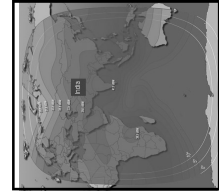

Subscribe to

www.scatsmag.com