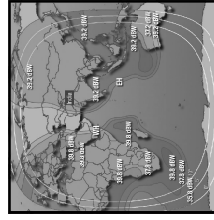

FREQ/POL	CHANNEL	SR	FEC	FREE / SCRAM	NOTES
4054 V	Tamil, CNBC Bajar, News 18 Assam & North-East, News 18 India, MTV HD+	4400	3/4	Irdeto 2 HD	C Beam
4059 V	Airang World	3529	3/4	FTA	C Beam
4064 H	CTS (South, Korea)	19850	7/8	FTA	C Beam
4064 V	Aljazeera English, CNBC Asia-Pacific, CGTN, EWTN Africa - Asia, ABC Australia Asia, BBC World News South Asia, Radio Australia English for the Pacific, Radio Australia English for Asia, EWTN Radio	4400	3/4	Irdeto 2 / PowerVu/FTA	C Beam
4069 V	Sanskrit TV, Saisang TV	2500	2/3	FTA	C Beam
4076 V	Hope Channel International	3906	5/6	FTA HD	C Beam
4083 V	TRT World HD	3428	3/4	FTA	C Beam
4090 H	China Radio International	14368	3/4	MPEG4/FTA, Irdeto 2	C Beam
4092 V	Travel XP HD(scr), Kashish News, Taaza TV, STV Haryana News, Travel XP Tamil (scr), Sangeet Marathi, VTV News, Travel XP HD (scr), Hi Dosti, Bangla Talkies, Foodxp, Bhojpuri Cinema	2963	3/4	FTA	C Beam
4103 H	YTN World	5720	3/4	FTA	C Beam
4116 V	CNN News 18, News 18 UK	8800	5/6	Conax, Irdeto 2	C Beam
4124 H	IndiaSign, PTC News, PTC Punjabi, PTC Chakde, PTC Punjabi Gold, Oscar Movies Bhojpuri, PTC Simran, PTC Music	22193	3/5	DVB S2 Mpeg 4	C Beam
4130 V	NHK World Network, NHK World Japan, NHK World Premium, NHK World Japan Radio	12800	3/4	MPEG-4/HD	C Beam
4150 H	Jaya TV HD, Jaya Plus, Jaya Max	14400	3/4	MPEG4/Irdeto2	C Beam
4155 V	Urdu 1 ME (scr), Peace TV Urdu, Peace TV English, Peace TV Bangla, Peace TV Chinese, Huda TV, I Plus TV	22500	5/6	FTA / Irdeto 2	C Beam
4163 H	Zee Cinema HD, Zee TV HD, Zee Anmol, & Pictures HD, Zee Marathi HD, Zee Telugu HD, Zee Kannada HD	7500	5/6	DVB S2 Conax	C Beam
4182 H	WION, EZ Mail, Zee Kalak, Zee Salaam, Zee UP / Uttarkhand	16296	3/4	Mpeg 4 Conax	C Beam
4184 V	Aaj Tak India Today, Good News Today, Aaj Tak International, Aaj Tak UK, Aaj Tak	21600	5/6	Irdeto-2	C Beam
4195 H	Planetcast: 4TV, Sahana News, News 1st (India) News India 24x7, Anjan TV, Food Food, India Ahead, Ahsas TV, Republic TV, Harvest TV, Keralam, Jai Maharashtra, Republic Bangla, 1st India	4000	1/2	FTA Mpeg4	C Beam
	Sky News International			PowerVu	C Beam
GSAT-18 at 74 Deg East Bom Az 173 El 73, Bir Az 191 El 74, Del Az 184 El 56, Chennai Az 202 El 73, Bhopal Az 186 El 62, Cal Az 212 El 59					
3777 H	DD News HD, DD Retro	4000	3/4	Mpeg 4 BISS	India Beam
3782 H	DD National, DD News, DD Sports	5000	3/4	Mpeg 4 BISS	India Beam
11578 H	Utkarsh Channel 4, Utkarsh Channel 1, Utkarsh Channel 2, Utkarsh Channel 3	2000	3/4	Mpeg 2 FTA	India Beam
11667 V	KITE VICTERS: KITE VICTERS Plus, KITE VICTERS	2000	3/4	Mpeg2 FTA	India Beam
11681 V	VTU	2966	3/4	Mpeg 2 FTA	India Beam
11686 V	Lokshiksha Sanchar	2900	3/4	Mpeg 2 FTA	India Beam
ABS 2 at 75 deg E: Bom Az 173 El 73, Bir Az 191 El 74, Del Az 184 El 56, Chennai Az 202 El 73, Bhopal Az 186 El 62, Cal Az 212 El 59					
3606 V	AP1 TV	2707	5/6	DVB-S2	Global Beam
12524 H	Supreme Master TV, TBN Inspire International, SBN International, TBN Asia, Daystar TV, Hwazan Satellite TV	30000	1/2	FTA	India Beam
APSTAR 7 at 76.5 deg E: Bom Az 168 El 67, Bir Az 184 El 74, Del 181 El 56, Chennai Az 196 El 73, Bhopal Az 183 El 63, Cal Az 209 El 60					
3634 H	Kantipur, Media Group: Kantipur TV, Kantipur Cineplex	6000	3/5	DVB-S28PSK	Asia Beam
3642 H	Image Channel	3200	3/5	MPEG-4/SD	Asia Beam
3705 H	NTV Itahari	4166	3/5	MPEG-4/HD	Asia Beam
3710 H	NTV Kohalpur	4166	3/5	MPEG-4/HD	Asia Beam
3720 H	Nepal TV: NTV Plus, NTV News, NTV National	12500	3/5	MPEG-4/HD	Asia Beam
3732 V	TeleNest: Star Asia News, VSH News, Capital TV (Pakistan), Kohenoor News, Metro 1 News	16000	3/4	MPEG-4/HD	Asia Beam
3749 H	Madani Channel Bangla	3070	3/4	Mpeg 4	Asia Beam
3780 V	APT-KidZone+ Pakistan, 1 Sports, Pop Pakistan, Zorins TV, Raajje TV, Macau Lotus TV, Eurosport Asia (SD), Eurosport Asia (HD), FashionTV Asia (SD), FashionTV India (HD)	30000	3/4	Mpeg4 DVB S2 Conax	Asia Beam
3788 H	Telefilm: CTN (USA), The Word Network, SBN International, The Overcomer	10700	1/2	MPEG-4/SD	Asia Beam
3844 V	Trinity Broadcasting, TBN Asia, TBN Inspire International, Telenovela Channel, 702 DZAS, The Edge Philippines	4000	3/4	DVB-S2QPSK	C Beam
3857 V	GMA Network: Pinoy TV Asia-Pacific, GMA Life TV, GMS Pinoy TV Middle East, GMA News TV, DZBB 594 Super Radyo, Barangay LS 97.1	5925	2/3	Mpeg4	Asia Beam
3873 V	Bol News HD, Bol Entertainment HD	8000	3/5	PowerVu	Asia Beam
3920 H	SPE Networks Asia: AXN Taiwan HD, Animax Asia HD, AXN East Asia HD, AXN Philippines, Gem TV, Animax Taiwan, Animax Philippines	28340	5/6	Mpeg 4 HDFTA	C Beam
3960 H	HBO: HBO Asia, Cinemax Asia, Cinemax Asia, HBO Taiwan	30000	3/4	PowerVu	Asia Beam
4000 H	A1 Telekom Austria: Babyfirst TV, MyZen TV, Trace Sport Stars, Mezzo Live HD, Trace Urban Southeast Asia, Star Sports China, Star Sports 2 China	30000	3/4	Mpeg 4 /HD	Asia Beam
4006 V	PSM: TV Maldives HD, PSM News, Munnaru, YES TV HD	8800	3/5	Vaccess	C Beam
4030 V	Capital TV HD (Pakistan)	2400	3/5	DVB-S2MPEG-4	C Beam
4080 H	STAR TV: Star Movies China, Star Chinese Movies Hong Kong, Star Chinese Channel International, Star Chinese Movies			FTA	Asia Beam