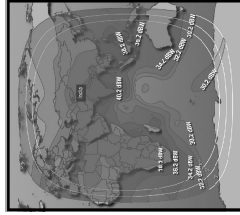

FREQ/POL	CHANNEL	SR	FEC	FREE / SCRAM	NOTES
4087 V	South East Asia, National Geographic Asia, National Geographic Wild Asia Zee Network, Zee Cafe HD, Zee Keralam, Zee Biskope 2	30000 5600	3/4 5/6	MPEG-4/HD HD Mpeg4	Asia Beam Asia Beam
GSAT 10/GSAT 30 at 83 deg E: Bom Az 151 EI 64, Bir Az 157 EI 73, Del Az 168 EI 55, Chennai Az 168 EI 74, Bhopal Az 166 EI 62 Cal Az 194 EI 63					
3725 H	ETV NW: News 18 Madhya Pradesh & Chhattisgarh, News 18 Rajasthan, News 18 Bihar & Jharkhand, News 18 Urdu, News 18 Gujarati, News 18 Odia, Colors Marathi, Colors Kannada, Colors Infinity, VH1 India, Colors Cineplex, Colors Infinity, Colors Gujarati Cinema, Colors Bangla Cinema, Nick HD+, MTV Beats, Colors Cineplex, VH1 India, Colors Odia, Colors Gujarati	30000	3/4	Mpeg 4 Irdeto	India C Beam
3750 V	DD Uttarakhnad	2900	3/4	FTA	India C Beam
3753 V	DD Chattisgarh	2900	3/4	FTA	India C Beam
3756 H	Indiasign: Sidharth TV, Sidharth Gold, Sidharth Bhakti, A1 TV, Bada Khabar, News World, Tribe TV tests, Raftaar Media, Popular TV (India), Shubhsandesh TV, Goodnews TV (India), Channel Divya	15000	5/6	MPEG-4/SD	ECC
3757 V	DD Jharkhand	2900	3/4	FTA	India C Beam
3768 H	SVBC, SVBC Telugu, SVBC 2 Tamil, SVBC 3 Kannada, SVBC 4 Hindi	3000	3/4	Mpeg 4	ECC
3769 V	DD Haryana	3000	3/4	FTA	India C Beam
3776 H	Ishwar Bhakti TV, Rongeen TV, Manoranjan Grand, Manoranjan TV, Nandighosha TV, News Daily 24, 6 TV Telugu, Popular TV, Sanskriti 24x7, Faten TV, Channel Divya, Nepal 1, Enter 10 Movies, Danganal TV, Khushboo TV Bangla, Kalinga TV Nation First, Hindi Khabar, Dillagi, Naaptol Telugu, Rose TV, Pitara, Bharat Samachar, R9 TV, Sudarshan News, Khabrain Abhi Tak, INH 24x7, Praja TV Kannada, Saam TV Channel 36 UPIJK, Music India, Sangeet Bangla, Sangeet Bhojpur, 9XM, 9X Jhakaas, Mastii, Naaptol, Naaptol Tamil, Naaptol Malayalam, Naaptol Kannada, Mow Cinema One, Cinema TV (India), News 11, Channel WIN, Jinvani Channel, Ind 24, Dhamaal, Maiboli, Dabangg, 9X Jalwa, B4U Kadak, Network 10, Sadhna Bhakti, Shemaroo TV, Puthuyugam TV, Argus News, Sky TV (India)	11250	5/6	FTA	ECC
3805 H	Gyandhara, Gyandarshan Indiasign: AMV Network, Sambhav TV, TV 27 News Prameya News 7 1. Yes News, Q. Marathi, Swadesh News, Bharat Today, Janta TV Uttar Pradesh Ultrakha Kashuri TV, Kashuri News 24, Kashuri Gold Kanak News, Manjari, Anadi TV Mega TV Network: Mega TV (India), Mega 24, Mega Music Prag News, Rengoni Sakshi TV	28500	5/6	DVB-S2 MPEG-4/SD	India C Beam
3831 V	Doordarshan, DD National, DD Bharati, DD Kisan, DD Urdu, DD Sports, Rajiya Sabha TV, DD National HD, DD News, DD India	7200	3/4	FTA	India C Beam
3839 H	CTVN AKD Plus, AKD Calcutta News, CN Rashtriya	3750	3/4	MPEG-4/SD	India C Beam
3847 H	Vanitha TV	1500	3/4	DVB-S2MPEG-4	India C Beam
3852 H	Planetcast: NTV India, Bhakti TV	3600	5/6	MPEG-4/SD	India C Beam
3858 H	Planetcast: Kerala Vision, The Q India, Shemaroo Marathi Bana, Saw Dharam Sangam, Prime News, MKN Marathi, B4U Bhojpur, K News India, Epic TV, Shree Navgrah Channel, Hope Channel India, Aaseevatham TV, SiriKannada, Vaanavil TV, Dinchaak 2, Republic Bharat, Non Stop Samachar India tests, LoveWorld India, Disha TV, ANB News, Dinchaak, Theendral TV, Subharti TV, ShowBox News 1 India, Filamchi, Ishara TV, Gubbare, Dum TV Kannada, Enter 10 Rangbeela, Studio Yuva, TV 9 Bangla, TV 9 Tamil, IBC 24, 9X Tashan, Azaad TV, News Nation, Jantanta TV, News State MP & CHG, News State UP & UK	6920	3/4	FTA	India C Beam
3870 H	Brahmaputra Tele Productions, DY 365, Nagaland TV, Jonack, Jano Duniya	3974	3/5	FTA	India C Beam
3874 H	Subhavaartha TV, Nambikkai TV	5000	5/6	MPEG-4/SDIrdeto	India C Beam
3883 H	Total TV Haryana, BTV News, Lotus News, TV 100, India Voice, Studio One Plus, Care World TV, Sadhana Plus, 99 TV, Shekinah TV, Swarat Express SMBC, Jehovah TV, TV 100 National, Paras Gold, APN	2400	3/4	FTA	India C Beam
3885 V	Zee Punjabi, Zee Vajwa	4400	3/4	FTA	India C Beam
3887 H	Bflix Movies, Hare Krishna TV, Studio N News	30000	3/4	FTA	India C Beam
3892 H	ETV: ETV Telugu, ETV Bal Bharat English, ETV Bal Bharat Hindi, ETV Bal Bharat Punjabi, ETV Bal Bharat Marathi, ETV Bal Bharat Gujarati, ETV Bal Bharat Telugu, ETV Andhra Pradesh, ETV Bala Bharat Malayalam, ETV Bal Bharat Kannada, ETV Bala Bharat Tamil, ETV Balya Bharat Bangla, ETV Telangana, ETV Cinema, ETV Plus, ETV Life, ETV Abhiruchi, ETV Cinema, ETV Plus, ETV Bal Bharat, ETV Bal Bharat, ETV Balya Bharat Odia, ETV Balya Bharat Assamese	3663	5/6	Mpeg 4 FTA	India C Beam
3898 H	MH1 Prime, MH1 Music, Shraddha, Mh One, Shraaddha Mh One, Mh 1 Dil Se Zee Network, Zee Picchar, Zee Thirai, Zee Sarthak LAMHAS:Bansal News, Naxatra News, Mantava News, MoviePlus, Baile Balle, Sharnam TV, Peace of Mind TV, Housefull Movies, DNN, Bhakti, Sagar 2, M Tunes +, iLove, Box Cinema, Tehzeeb TV, Santvani Channel	3300	3/4	FTA	India C Beam
3925 H	News 18 Media Services: News 18 UP & Uttarakhnad, TopperTV(scr), News18 Gujarati, News18 Bengali, News18 Kannada, News18 Punjab Haryana & HP Tarang TV, Tarang Music, Odisha TV, Prarthana TV, Alankar TV	6800	3/4	FTA	India C Beam
3949 H	Subhavaartha TV, Nambikkai TV	28500	5/6	FTA Mpeg4	India C Beam
3954 V	Brahmaputra Tele Productions, DY 365, Nagaland TV, Jonack, Jano Duniya	3673	3/4	MPEG4 FTA	India C Beam
3958 H	Total TV Haryana, BTV News, Lotus News, TV 100, India Voice, Studio One Plus, Care World TV, Sadhana Plus, 99 TV, Shekinah TV, Swarat Express SMBC, Jehovah TV, TV 100 National, Paras Gold, APN	11572	2/3	MPEG4 FTA	India C Beam