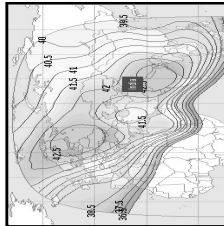

CHANNEL GUIDE

UPDATED AS OF 1ST AUGUST 2022

FTA = Free To Air • SCR = Scrambled • Radio Channels in Italics

FREQ/POL	CHANNEL	SR	FEC	FREE / SCRAM	NOTES
	Ayush TV, MK Tunes, MK Six, Sai TV, Hindu Dharmam, TV 5 Kannada, Malai Murasu TV, Malar TV, Shalini TV, News J, Patrika Rajasthan, Sangamam TV	28800	5/6	Mpeg 2 / Mpeg 4 Irdeto	Landmass beam
3876 H	Indiasign: CVR English, CVR OM Spiritual, Nireekshana TV, Pasand TV, DA News Plus, Hombill TV, Madhimugam TV, NK TV 24x7, Mangalam TV	14300	3/4	Mpeg4 FTA	Landmass beam
3885 V	SUN NW: Sun TV, KTV, Sun News, Sun Music, Gemini TV, Gemini Movies, Gemini Comedy, Udaya TV, Udaya Movies, Surya TV, Surya TV HD, Chutti TV, Kochu TV, Gemini Music, Surya Movies, Gemini Music HD, Gemini Movie HD, Udaya HD, Sun, Bangla, Sun Marathi	30000	3/4	Mpeg4 Irdeto 2	Landmass beam
3894 H	Indiasign: HMTV, Aradhana TV, T News, MBC TV, Calvary TV, Prarthana Bhawan TV, 7 S Music, ABN, V6 News, CVR News, Meroy TV (India), FM News, CVR Health, News, 10TV, 1 Sports	13840	5/6	DVB S2 Mpeg 4	Landmass beam
3914 H	New Delhi TV: NDTV 24x7, NDTV India, NDTV Profit, NDTV Prime, NDTV Good Times	11200	3/4	Mpeg4 Irdeto 2	Landmass beam
3925 V	Sun TV NW: Kushi TV, Udaya Music, Chintu TV, Adithya TV, Udaya Comedy, Surya Comedy Surya Music, Sun Life, Gemini Life, Sun TV HD, KTV HD, Sun Music HD, Gemini TV HD	30000	3/4	DVB S2, Mpeg 4 Irdeto2	Landmass beam
3932 H	Indo Teleports: Peppers TV, Maha Punjabi, Total TV Haryana, Chardikla Time TV, Enterr10 Bangla, Enterr 10	18330	2/3	DVB S2	Landmass beam
3955 V	TV5 Monde Asia, TV5 HD, TV5 Style HD	12335	3/4	Mpeg 4	Landmass beam
3966 H	Thanthi TV, Janam TV, Jothi TV, Namikkai TV, News Tamil 24x7	14400	2/3	MPEG-4/SD	Landmass beam
3984 H	VoA TV Global HD, VoA TV Indian Ocean HD, VoA TV China HD, VoA TV Africa HD, God TV Asia, Colors Mena HD (scr) PlanetCast: Shalom TV India, Media One, Kaumudy TV, Powervision TV, Sathiyam TV, Dheeran TV, Harvest TV 24x7, Safari, Aashinwad, Darshana TV Middle East, Dighvijay News 24x7, Tunes 6 Music, Veicham TV, Studio One +, Samachar Plus 24x7, Reporter	14400	3/4	Mpeg 4 FTA	Landmass beam
4006 H	Tata: Angel TV India, Captain TV, Imayam TV, Madha TV, Makkal TV, Kairali Channel, We, Moon TV, Puthiya Thalaimurai, Sankara TV, Subhavartha TV, Tamilan TV, Vasanth TV, Win TV, Polimer, Public TV, Captan News, TV5 News, Polimer News, MK TV, Public Music TV, Kairali Arabiya, Public Movies, Mathrubhumi News, Kappa TV	14400	3/4	DVB-S2 Mpeg4	Landmass beam
4015 V	PlanetCast: Vijay TV, Asianet News, Asianet ME, Suvama News, Amrita TV, Goodness TV, Jalhind TV, Jeevan TV, Manorama News Intl., 24 News, Flowers TV (scr), Sakhi TV	30000	3/4	Mpeg 4 DVB S2 FTA/Conax	Landmass beam
4024 H		14400	2/3	Mpeg 4 Videoguard	Landmass beam
INTELSAT 20 / 36 at 68.50 deg E: Bom Az 193 EI 67, Bir Az 215 EI 71, Del 197 EI 55, Chennai Az 222 EI 69, Bhopal Az 202 EI 61, Cal Az 223 EI 55					
3715 V	KBS Korea	2800	2/3	Mpeg4	C Beam
3723 V	Indiasign: TV 9 Telugu, TV 9 Kannada, TV 9 Marathi, TV 9 Gujarati, TV 9 Bharatwarsh, Mahaa News	9600	3/4	Mpeg 4 DVB S2	C Beam
3739 H	Discovery Networks India: Discovery Channel India, D'Tamil, Animal Planet India, Investigation Discovery India, Investigation Discovery India, Discovery Science India, Discovery Turbo India, TLC India, Discovery HD World India, Discovery Kids India, TLC HD India, Animal Planet HD World India	30000	3/4	Mpeg4	C Beam
3769 V	Aastha TV, Arihant TV, Aastha Tamil, Aastha Telugu, Aastha Kannada	7200	3/4	Mpeg 4	C Beam
3774 V	Aastha TV	2944	3/4	FTA	C Beam
3777 V	Aastha Bhajan, Vedic TV	2940	3/4	FTA	C Beam
3782 V	CGN TV	2965	3/4	FTA	C Beam
3788 V	J Movies	4400	2/3	FTA Mpeg4	C Beam
3795 H	Times Group: Times Now, Zoom, ET Now, Movies Now, Movies Now+ HD, Romedu Now, Mirror Now, Times Now World HD, MNX HD, Movies Now HD, Romedu Now HD, MNX, ET Now, Times Now	30000	3/4	Mpeg4 Irdeto	C Beam
3828 V	Indo Teleports: Jan TV, Khabar East, Pratinidhi Time, GS TV, Jan TV + (scr), Maha Movies, Fakt Marathi	5580	2/3	DVB S2 Mpeg 4	C Beam
3850 V	Viacom 18: Colors Marathi HD, Colors Bangla HD, Colors Kannada HD, Colors Super HD, Comedy Central India, MTV Beats	7200	3/4	FTA Irdeto	C Beam
3868 H	Sports Inspires Life: Sony Ten 1 to 4, Sony Marathi	14400	8/9	Mpeg4 Irdeto2	C Beam
3868 V	Vaa Movies, True Sports TV, Cinema TV, Naaptol Tamil, Naaptol Kannada, MTV Beats HD (scr), Colors Cineplex HD (scr)	14400	2/3	Mpeg 4	C Beam
3890 V	Daystar TV	1954	5/6	FTA	C Beam
3900 H	Sony India: Sony SAB TV India, Sony Pix, Sony Aath, Sony Six, Sony Pal, Sony Max India, Sony Max 2, SET India	22222	5/6	Mpeg 4	C Beam
3913 V	KBS World HD	6510	3/4	Mpeg 4 Xcrypt	C Beam
3922 V	India TV, India TV	7000	5/6	Mpeg 4 Irdeto	C Beam
3930 H	Sports Inspires Life: Sony Six HD, Sony Ten 2 HD, Sony Ten 3 HD, Ten Cricket HD	25000	2/3	Mpeg 4	C Beam
3974 H	Zee Turner: Pogo, CNN Intl S, Asia, Cartoon Network Pakistan, Cartoon Network India	19500	3/4	PowerVu	C Beam
3974 V	Zee NW: Zee Talkies HD, Zee Bangla HD, Zee Tamil HD, Zee Kerala HD, Zee Cinemalu HD, Zee Chitramandir	22500	5/6	Mpeg 4 Conax	C Beam
3993 H	Viacom 18: MTV India, Colors Rishtey Asia, Colors Asia Pacific	4000	2/3	Mpeg4 Irdeto	C Beam
3995 V	Sun, 18 Media Services: CNBC TV 18, CNBC Awaaz, News 18 Lokmat	6666	3/4	Mpeg4 Irdeto	C Beam
4000 H	& TV Middle East, Zee Zest	7500	3/4	Mpeg 4 Conax	C Beam
4003 V	Lamhas: Shubh TV, Abzy Movies, Sandesh News, Shubh Cinema, Abzy Cool, Abzy Dhakad, InSync	7200	3/4	Mpeg4 DVB S2	C Beam
4013 H	Indiasign: News Time Bangla, Rupashi Bangla, Aakash Aath, Dhoom Music, R Plus, News Time Assam, Manoranjan Movies, R+ Gold	7200	3/4	Mpeg 4	C Beam
4034 H	SUN 18: MTV India, Colors, Colors Rishtey Asia, Colors Cineplex, Nick Jr India, Colors Kannada Cinema, Colors Tamil HD, Colors Tamil, Colors HD, Colors Cineplex, Nickelodeon India	20500	2/3	DVB S2 Mpeg4, Irdeto 2	C Beam
4034 V	Network 18: History TV 18, CNBC TV 18 Prime HD, History TV 18, News 18 Malayalam, Sonic Nickelodeon, News 18	21600	5/6	Mpeg4	PAL